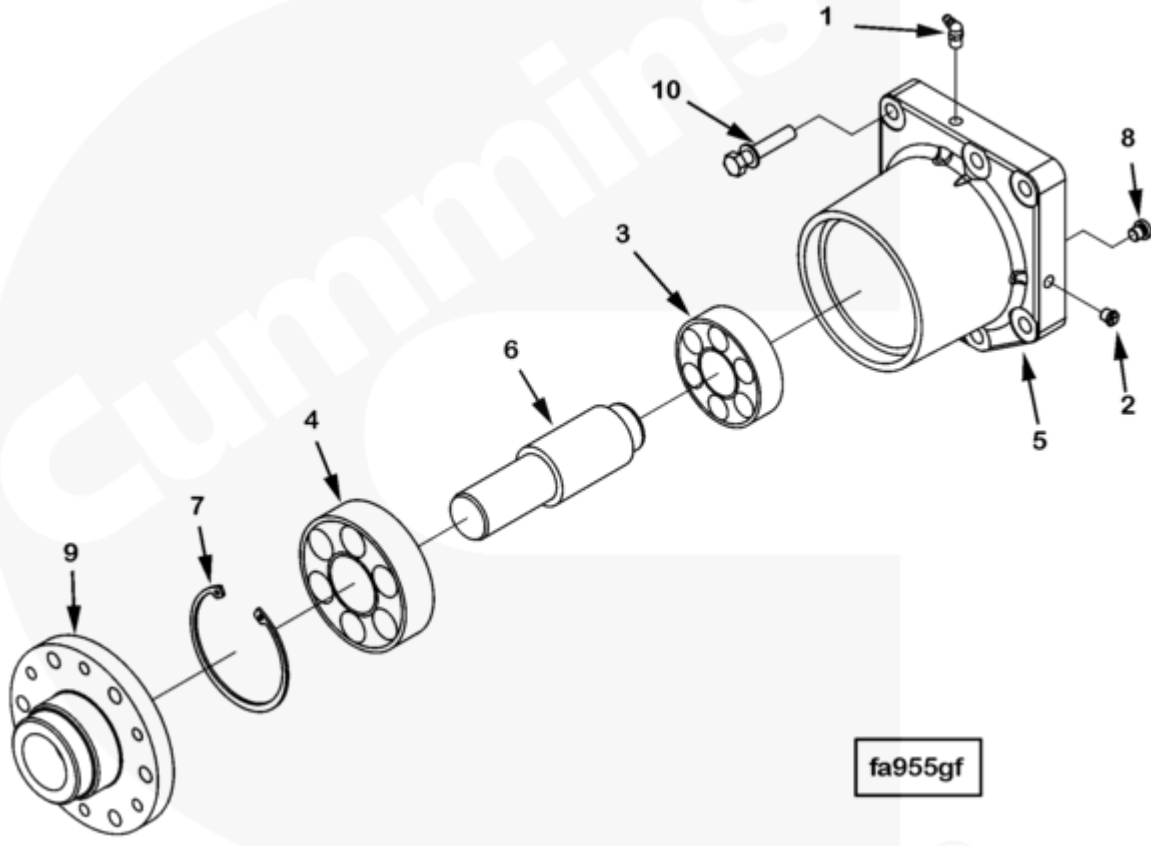

Parts Catalog - Option Detail

Electronic Parts Catalog - Option Detail				
Option	Group	Graphic	Film Card	Date
FA50035	08.03	fa955gf	P23	07-FEB-09
Engines	QSK23 CM2250 K109, QSK23 CM500			

©Cummins Inc

SMALL | MEDIUM | LARGE

Cart	Ref No	Part Number	Part Description	Required	Remarks
View My Cart					
		FA50035	Fan Drive		Fan drive...(More)
					for 760 HP at 1800 RPM
					customer specific BC option
<input type="checkbox"/>	1	4095642	Grease Fitting	1	
<input type="checkbox"/>	2	4095901	Check Valve	1	
		4096000	Fan Hub	1	

<input type="checkbox"/>					
<input type="checkbox"/>	3	4095427	Ball Bearing	1	
<input type="checkbox"/>	4	4095428	Ball Bearing	1	
<input type="checkbox"/>	5	4095592	Fan Hub Shaft	1	
<input type="checkbox"/>	6	4095593	Fan Drive Shaft	1	
<input type="checkbox"/>	7	4095875	Retaining Ring	1	
<input type="checkbox"/>	8	4095907	Pipe Plug	4	
<input type="checkbox"/>	9	4096008	Drive Coupling Flange	1	
<input type="checkbox"/>	10	4096728	Captive Washer Cap Screw	6	